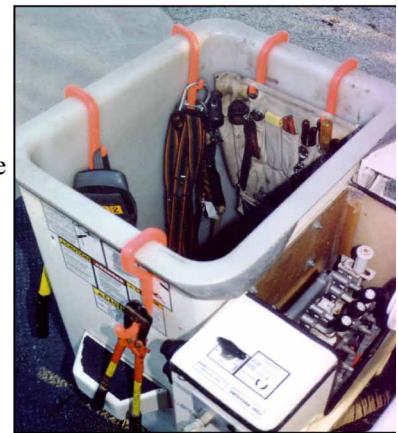

Bucket Hooks

SH-1

SH-4

SH-2

SH-5

These bucket hooks are made from Nylon.
 Tested to hold in excess of 300 lbs.
 Will fit on most bucket types with or without liners.

Styles SH-2 & SH-5 have hooks for use inside and outside the bucket.