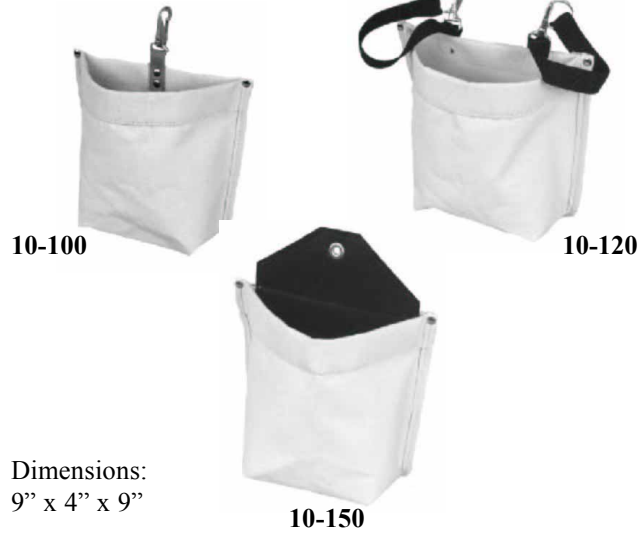

Multi-Pocket Tool Buckets

L to R
35-575/35-565

Dimensions: 12" x 12"

Catalog No.	Description
35-560	Blackwrap, w/ Rope
35-565	Blackwrap, w/ Rope and Swivel Snap
65-500	Blackwrap, w/ Webbing
All the above feature 14 Inside Pockets	
35-570	Blackwrap, w/ Rope
35-575	Blackwrap, w/ Rope and Swivel Snap
65-510	Blackwrap, w/ Webbing
All the above feature 14 Outside Pockets	

Canvas Goods

Standard Gear Bags

Dimensions:
9" x 4" x 9"

Catalog No.	Description
10-100	Canvas, w/ Quick Release Snap
10-105	Yellow Vinyl, w/ Quick Release Snap
10-110	Canvas, w/ Belt Loops
10-115	Yellow Vinyl, w/ Belt Loops
10-120	Canvas, w/ D-Ring and Snap Assembly
10-125	Yellow Vinyl, w/ D-Ring and Snap Assembly
10-150	Canvas, Belt Tab Attachment